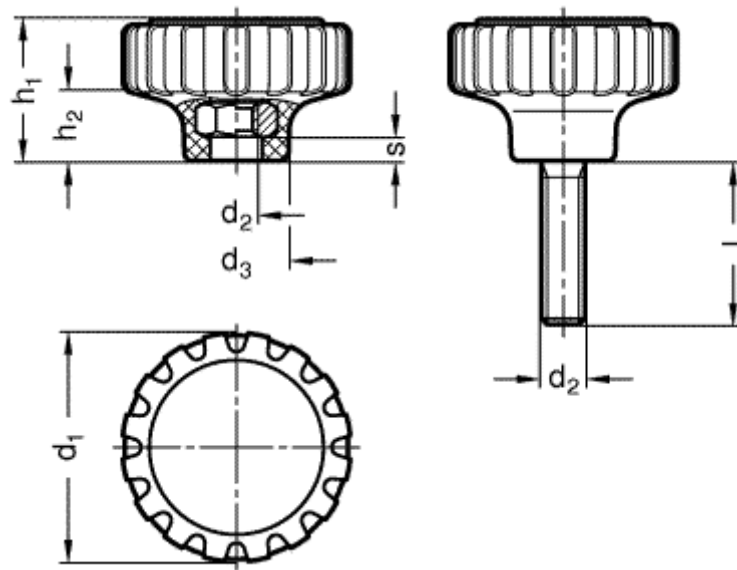

Article number: 201139008

Description: E+G Knurled knob
GN 7336-42-M8-20-NI

Measures

d1 = 42
d2 = M 8
d3 = 19
h1 = 25
h2 = 13
l = 20
s = 5